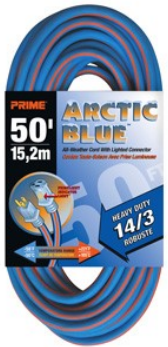

**ARCTIC
BLUE™**

Arctic Blue™ All-Weather TPE-Rubber Extension Cords with Primelight® Power Indicator Light & Primelok® Locking Connector

ARCTIC BLUE™ all-weather TPE-rubber extension cords are designed for use by contractors and industrial personnel, providing an all weather cordset made for outstanding performance in extreme climate conditions at temperatures from -58°F to +221°F.

ARCTIC BLUE™ All-Weather Extension Cords		
LT530725	25ft. 14/3 SJEOW BU/OR w/Primelok® & Primelight®	\$36.99
LT530730	50ft. 14/3 SJEOW BU/OR w/Primelok® & Primelight®	\$58.99
LT530735	100ft. 14/3 SJEOW BU/OR w/Primelok® & Primelight®	\$106.99
LT530825	25ft. 12/3 SJEOW BU/OR w/Primelok® & Primelight®	\$49.99
LT530830	50ft. 12/3 SJEOW BU/OR w/Primelok® & Primelight®	\$82.99
LT530835	100ft. 12/3 SJEOW BU/OR w/Primelok® & Primelight®	\$160.99