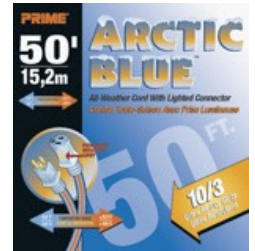

LT530930	50ft 10/3 SJEOW BU/OR w/Primelok® & Primelight®	$169.00
LT530935	100ft 10/3 SJEOW BU/OR w/Primelok® & Primelight®	$299.00

ARCTIC BLUE™ All-Weather Triple Tap Cords

LT630825	25ft. 12/3 SJEOW BU/OR TTap w/Primelight® Indicator Light	$55.99
LT630830	50ft. 12/3 SJEOW BU/OR TTap w/Primelight® Indicator Light	$93.99
LT630835	100ft. 12/3 SJEOW BU/OR TTap w/Primelight® Indicator Light	$149.99