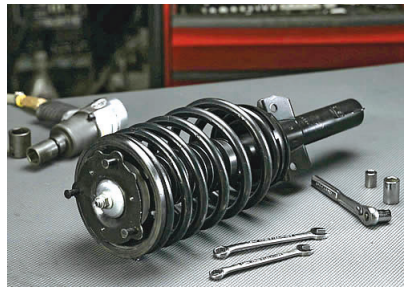

**KYB Strut-Plus™** - Complete Corner Unit Assembly. For popular vehicles with high registrations or a history of spring fatigue. Ready to install, no spring compressor required, problem solver: quicker & easier.

**What's Included:** KYB Excel-G strut, KYB coil spring, bearing plate, boot kit & bumper, spring seat & isolators.

**MonoMax™** Heavy Duty Shocks are specifically engineered to provide better handling and control for SUVs & light trucks. The right choice when you need a truck shocks that outperforms anything in its category.

**GR-2®** restores the control & handling of your vehicle back to the way the OE manufacturer intended. The KYB GR-2 damping rate (boost) is recalibrated to compensate for worn suspension components. Available for virtually all domestic & import cars, light trucks & SUVs.