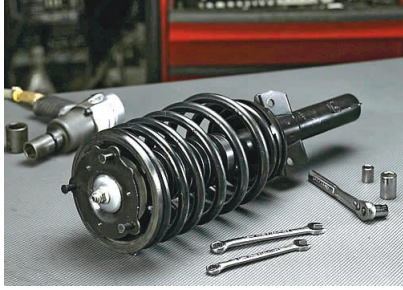

KYB Strut-Plus™ - Complete Corner Unit Assembly. For popular vehicles with high registrations or a history of spring fatigue. Ready to install, no spring compressor required, problem solver: quicker & easier.

What's Included: KYB Excel-G strut, KYB coil spring, bearing plate, boot kit & bumper, spring seat & isolators.

MonoMax™ Heavy Duty Shocks are specifically engineered to provide better handling and control for SUVs & light trucks. The right choice when you need a truck shocks that outperforms anything in its category.

GR-2® restores the control & handling of your vehicle back to the way the OE manufacturer intended. The KYB GR-2 damping rate (boost) is recalibrated to compensate for worn suspension components. Available for virtually all domestic & import cars, light trucks & SUVs.