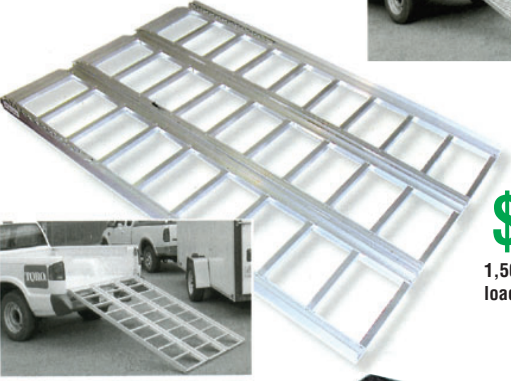

HELP HIM LOAD UP FOR CHRISTMAS

LOADING RAMPS

Ideal for efficient loading of snowmobiles, ATVs, motorcycles, garden tractors, landscaping equipment & more!

Tri-Fold Aluminum Ramp
71" x 14 1/4" arched & tri-folding assembled
Easy storage
500 lb rated capacity

\$129⁹⁹
07430

\$111⁹⁹
024845

1,000 lb capacity steel loading ramps - 76" x 9" x 2"

\$289⁹⁹
024846

1,500 lb capacity aluminum tri-fold loading ramps - 77" x 50" x 1 1/2"

Extra Long Bi-Fold Aluminum Ramp
85" x 12" assembled
500 lb rated capacity

\$99⁹⁹
07440

\$139⁹⁹
024847

Folding Steel Truck Ramps
Heavy duty steel construction. Convenient folding design for easy transport & storage. 500 lb capacity per ramp when used for loading. 2,500 lb capacity per ramp when used for supporting raised vehicles.